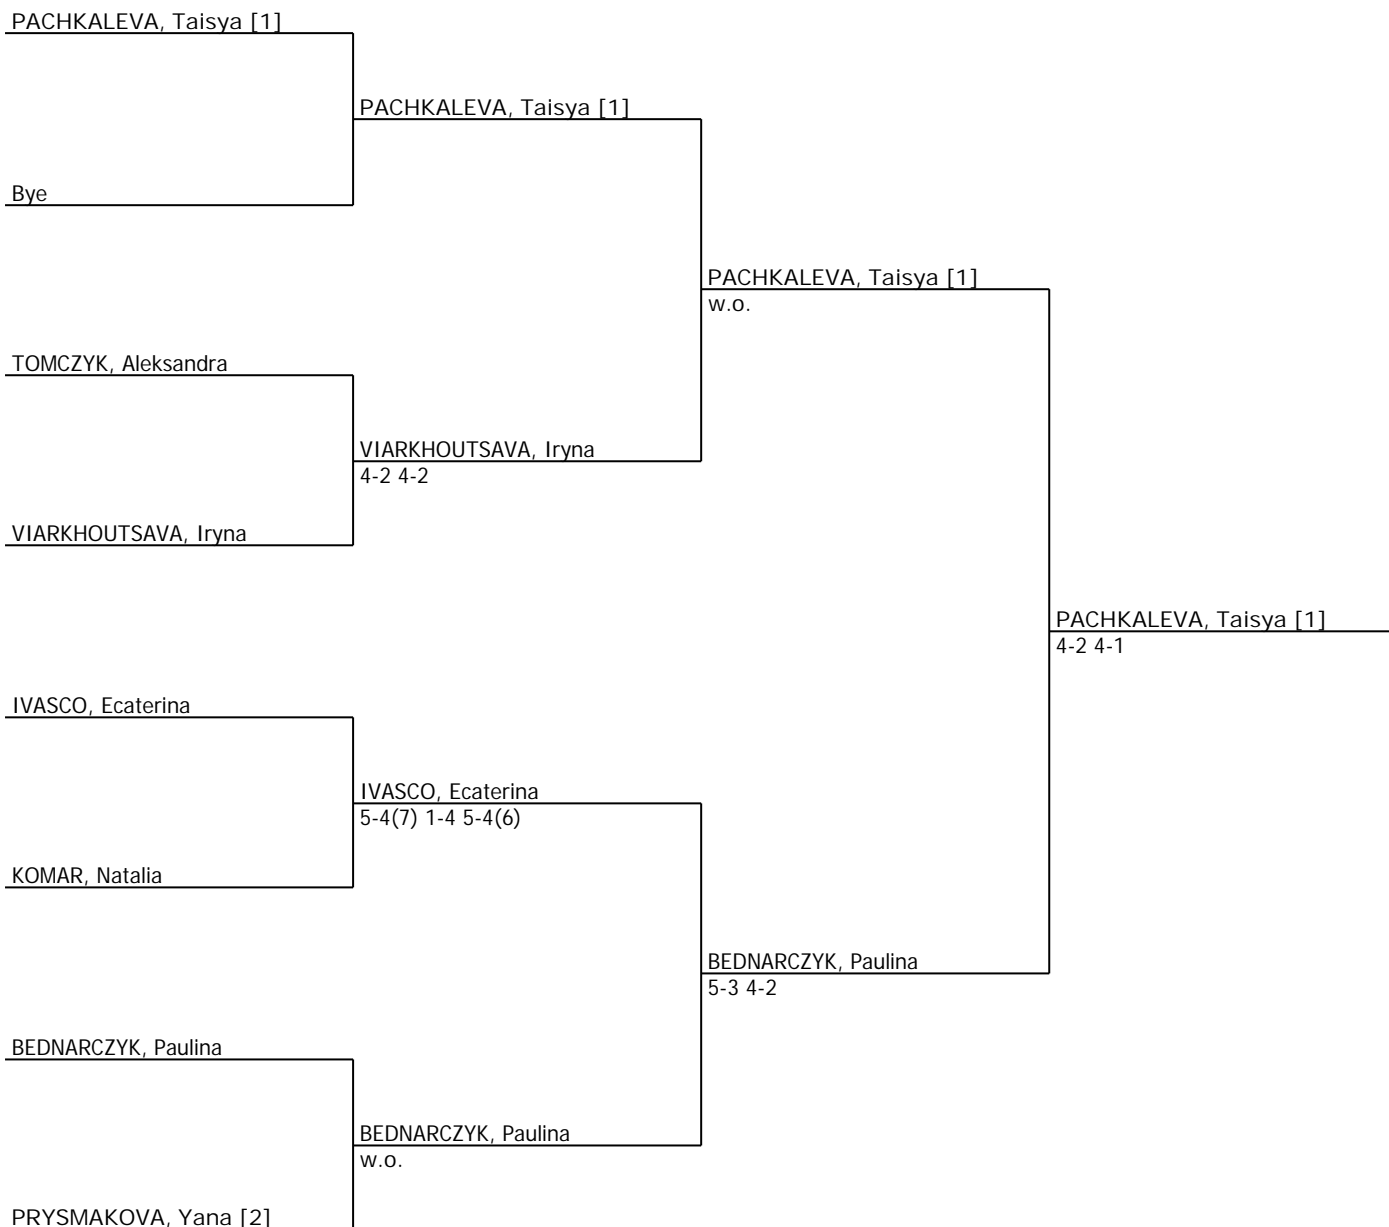

BOHDAN TOMASZEWSKI CUP 2014

Tennis Europe Junior Tour

GS16 - GIRLS SINGLES 16
CONSOLATION CONSOLATION

Week of
01 SEP 2014

City,Country
Warszawa, POL

Tourn. Key
TE-POL-36A-2014

Referee
Grzegorz Wojcik

Quarterfinals

Semifinals

Final

Winner

www.tenniseurope.org

	# Seeded Players	# Lucky Losers	Replacing	Draw date/time: 01 SEP 2014 18:39
	1 PACHKALEVA, Taisya			Last Direct Acceptance IVASCO, Ecaterina (MDA)
	2 PRYSMAKOVA, Yana			Player representatives
				Signature Grzegorz Wojcik